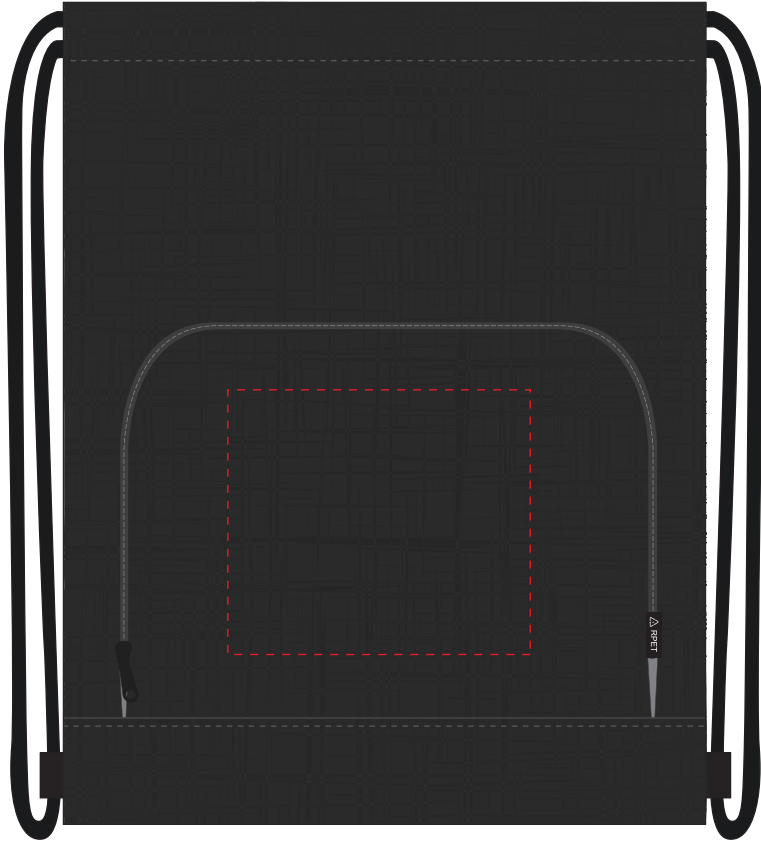

Your Ref:	Quantity:	Product Code: QB1603
Our Ref:	Version: 1	Product Colour: DARK GREY

**PRINTING CONCERNS:****PRODUCT INFO: DUE TO THE NATURE OF THE PRODUCT THE PRINT POSITION MAY VARY BY 2 - 3 MM**

We stock this item in the following colours

 Full Colour Printing

ARTWORK SCALE 25%

**FRONT****BACK**

Product Image for visualisation  
- colours may vary

The dashed line is to demonstrate print area and will not appear on your printed item

**PLEASE NOTE:**

To proceed, please approve visual via the online system.

ARTWORK SCALE 100%

Max print area FRONT: 160mm x 140mm

ARTWORK SCALE 100%

Max print area BACK: 195mm x 275mm