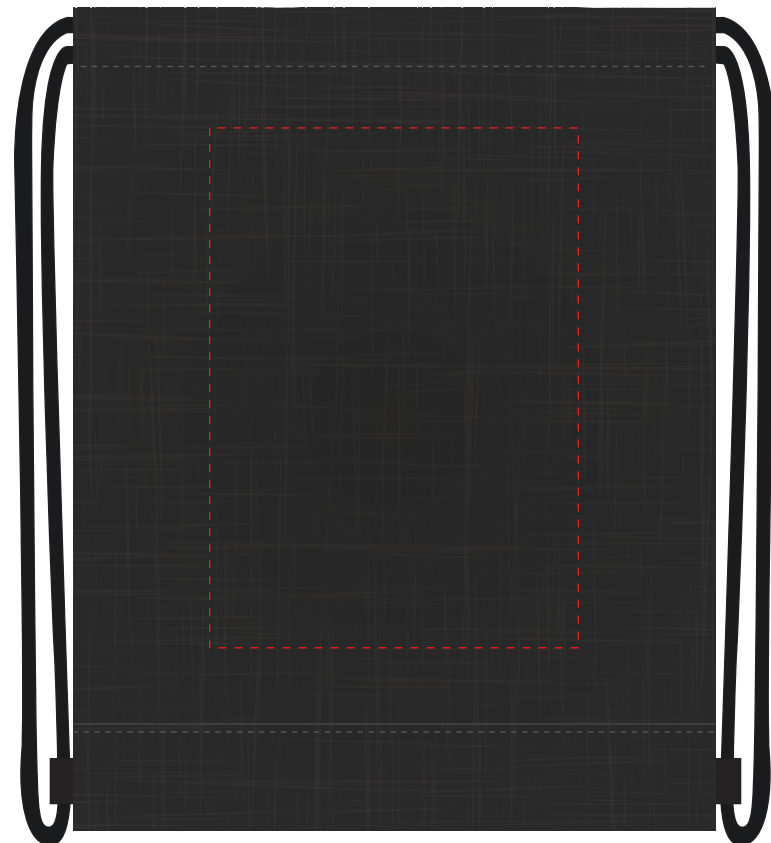

Your Ref:	Quantity:	Product Code: QB1603
Our Ref:	Version: 1	Product Colour: DARK GREY

**PRINTING CONCERNS:****PRODUCT INFO: DUE TO THE NATURE OF THE PRODUCT THE PRINT POSITION MAY VARY BY 2 - 3 MM**

We stock this item in the following colours

 Full Colour Printing

ARTWORK SCALE 25%

**FRONT****BACK**

Product Image for visualisation  
- colours may vary

The dashed line is to demonstrate print area and will not appear on your printed item

**PLEASE NOTE:**

To proceed, please approve visual via the online system.

ARTWORK SCALE 100%

Max print area FRONT: 160mm x 140mm

ARTWORK SCALE 100%

Max print area BACK: 195mm x 275mm